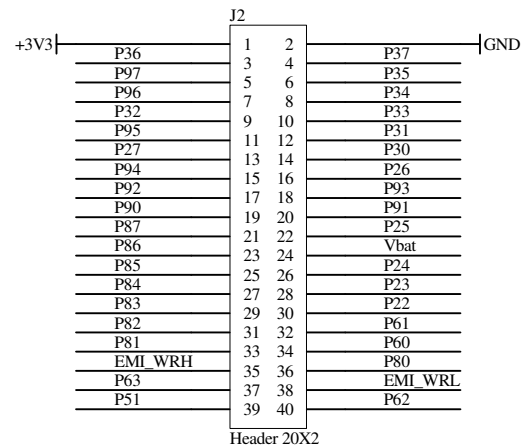

| | | | |
|--|-------|--|--|
| PROPOX Many ideas one solution | | http://www.propox.com email: support@propox.com | |
| Title: MMstr912 | | | |
| Size: | File: | Rev: 1.1 | |
| Date: 18-08-2006 | | Sheet 2 of 3 | |