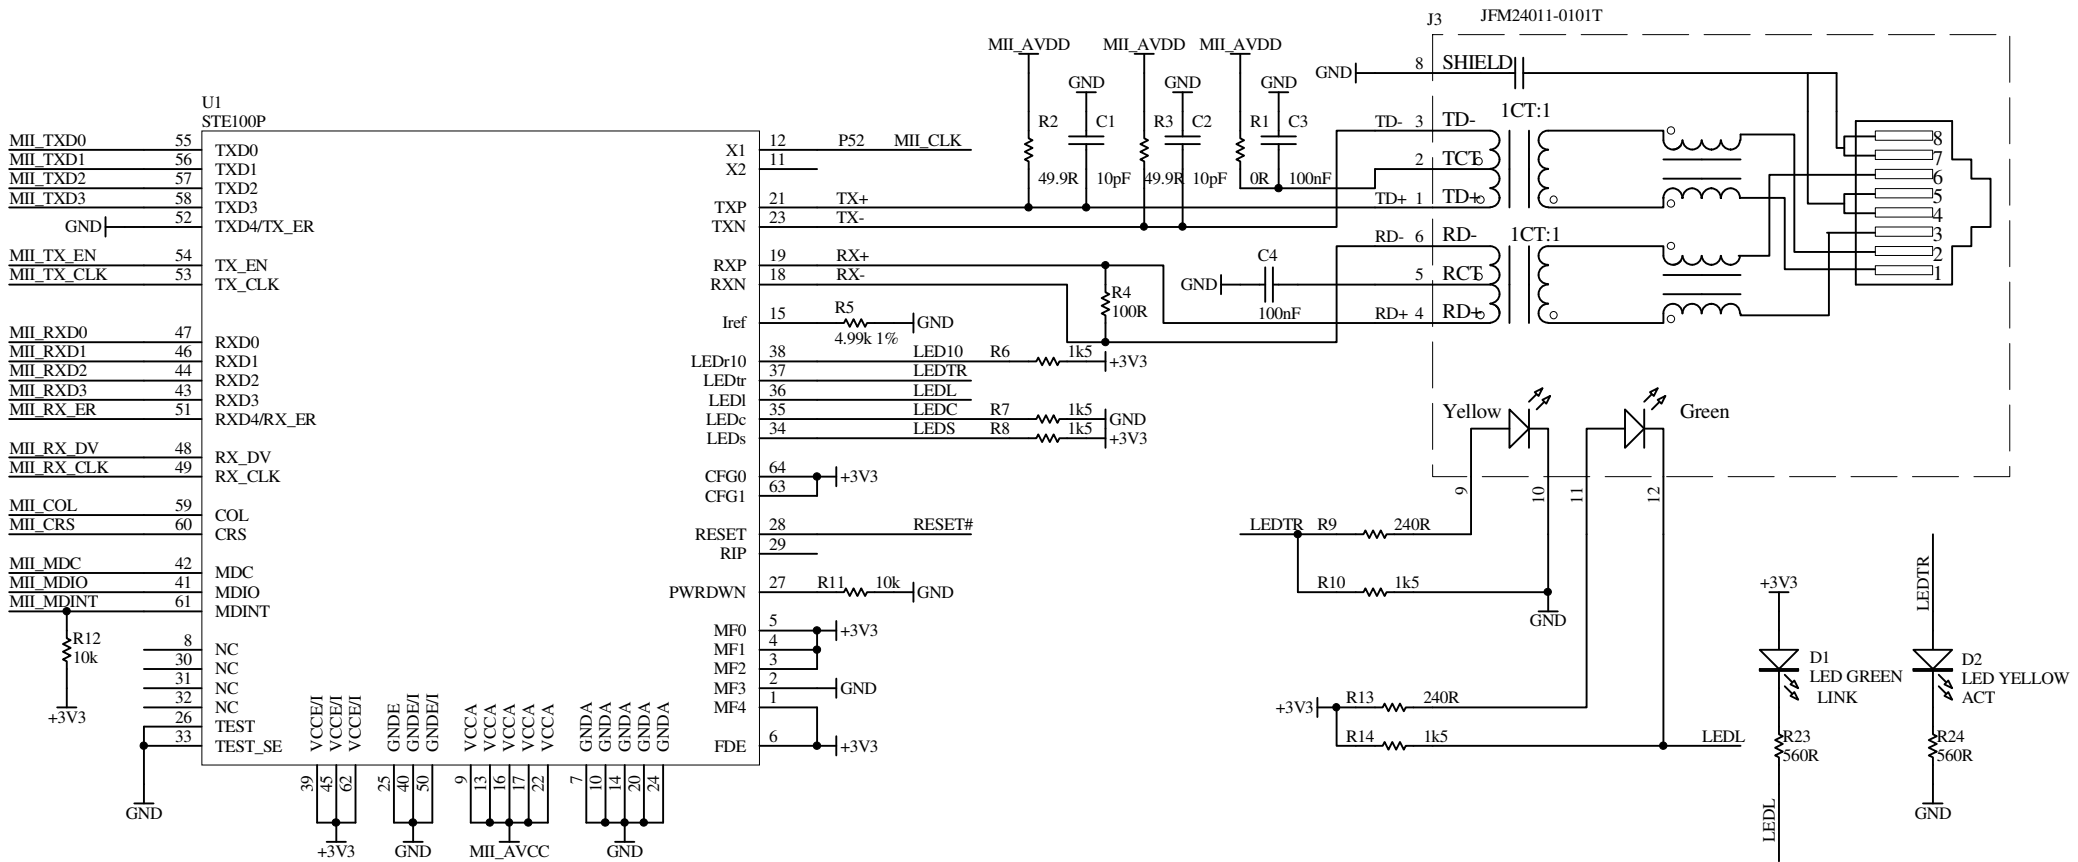

| | | | |
|--|-------|--|--|
| PROPOX Many ideas one solution | | http://www.propox.com email: support@propox.com | |
| Title: MMstr912 | | | |
| Size: | File: | Rev: 1.1 | |
| Date: 18-08-2006 | | Sheet 2 of 3 | |