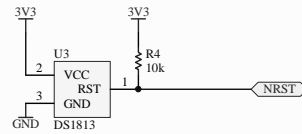

Oscillator 12MHz

12MHz Oscillator

POWER

RESET

LED

1 - 2	2 - 3	Mode
short		Host
	short	Slave

Mode Select

24 PIN DIP HEADER

USB host / slave port