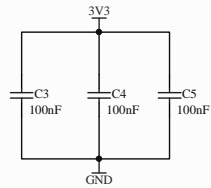

Oscillator 12MHz

12MHz Oscillator

POWER

RESET

LED

1 - 2	2 - 3	Mode
short		Host
	short	Slave

Mode Select

24 PIN DIP HEADER

USB host / slave port