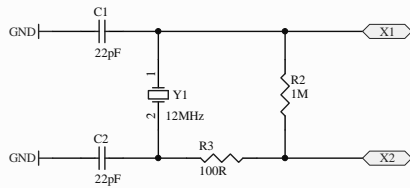

Oscillator 12MHz

12MHz Oscillator

POWER

RESET

LED

1 - 2	2 - 3	Mode
short		Host
	short	Slave

Mode Select

24 PIN DIP HEADER

USB host / slave port