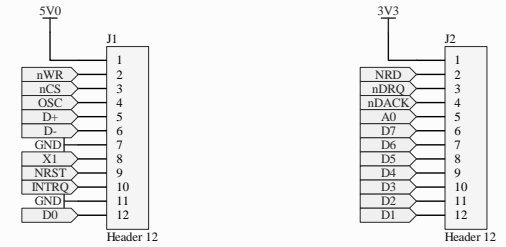

Oscillator 12MHz

12MHz Oscillator

POWER

RESET

LED

1 - 2	2 - 3	Mode
short		Host
	short	Slave

Mode Select

24 PIN DIP HEADER

USB host / slave port