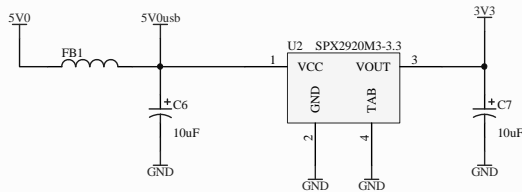

Oscillator 12MHz

12MHz Oscillator

POWER

RESET

LED

1 - 2	2 - 3	Mode
short		Host
	short	Slave

Mode Select

24 PIN DIP HEADER

USB host / slave port