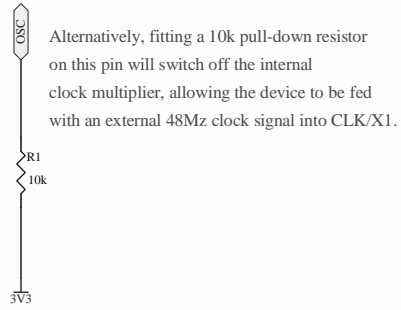

Oscillator 12MHz

12MHz Oscillator

POWER

RESET

LED

1 - 2	2 - 3	Mode
short		Host
	short	Slave

Mode Select

24 PIN DIP HEADER

USB host / slave port