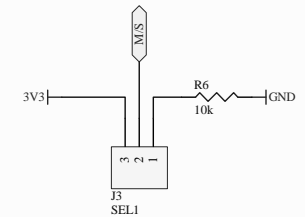

Oscillator 12MHz

12MHz Oscillator

POWER

RESET

LED

1 - 2	2 - 3	Mode
short		Host
	short	Slave

Mode Select

24 PIN DIP HEADER

USB host / slave port